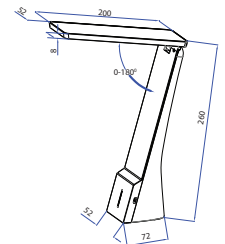

Table Lamps-White+Silver

4w VT-1014-S

SKU: 7098 - 3 IN 1 3800157616980

Voltage/Frequency:	AC:100-240V,50/60Hz
Luminous Flux:	120lm
CRI:	>80
PF:	>0.45

Beam Angle:	120°
Color:	White+Silver
Body Type:	ABS+PC+Aluminium
Dimension:	200x50x263mm
Box Qty:	25 Pcs