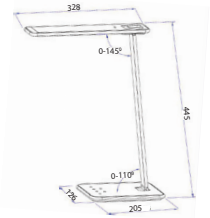

Table Lamps-3 In 1-Dimmable

10W VT-1010D

SKU: 7033 - 3 IN 1 3800157603829

Voltage/Frequency:	AC:100-240V,50/60Hz
Luminous Flux:	700lm
CRI:	>80
PF:	>0.45

DIMMABLE

Beam Angle:	120°
Color:	White+Silver
Body Type:	ABS+Aluminium
Dimension:	328x445x205mm
Box Qty:	12 Pcs