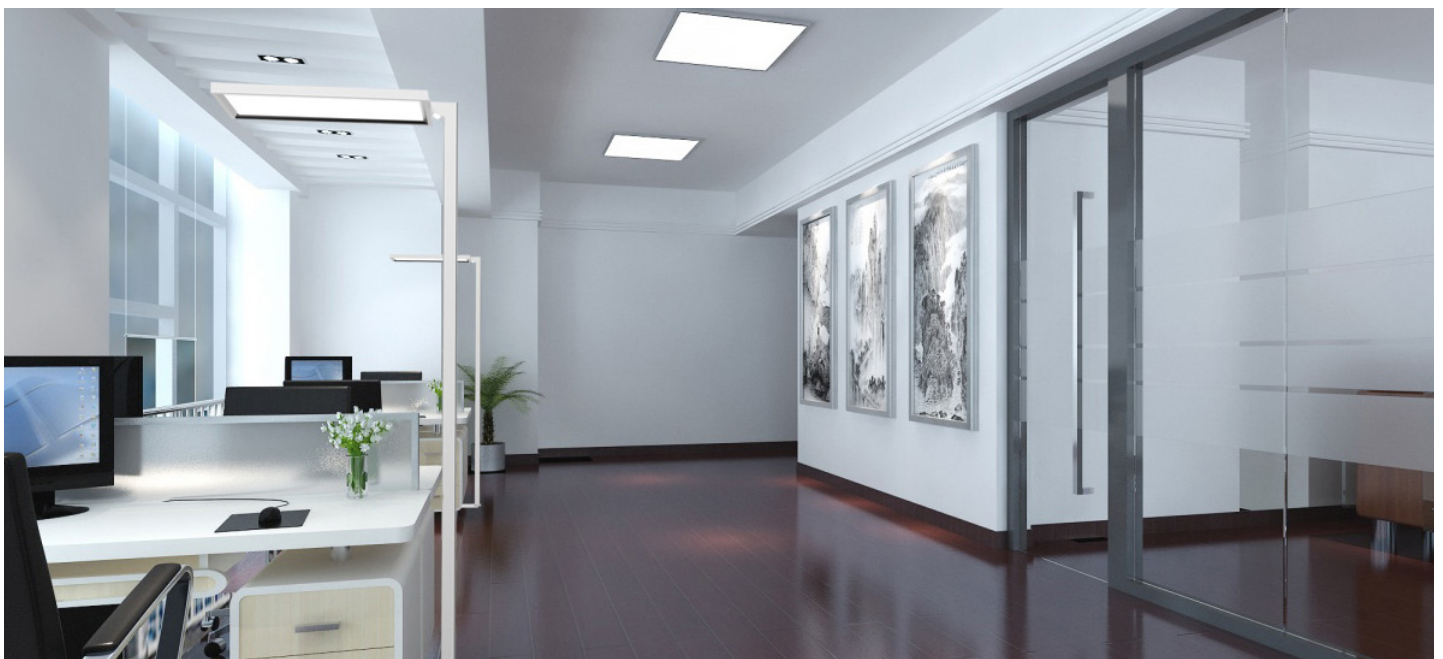

CRI: &gt;80

PF: &gt;0.9

Beam Angle: 110°

Color: Silver

Body Type: Aluminium Alloy+PC

Dimension: 310x52x1950mm

Box Qty: 1 Pc

TOUCH  
DIMMINGUP-DOWN  
LIGHTS