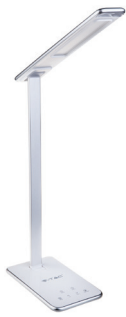

Beam Angle: 120°

Color: Black+White

Body Type: ABS+Aluminium

Dimension: 240x396x180mm

Box Qty: 9 Pcs

270°  
ROTATING HEAD

Table Lamps-3 In 1-Dimmable

10W VT-1010D