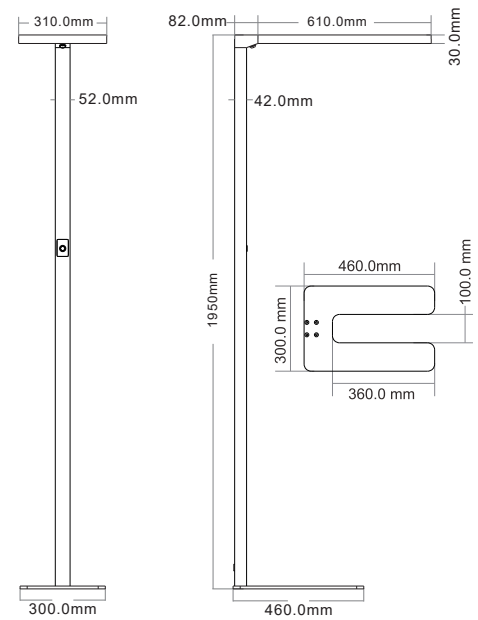

CRI: &gt;80

PF: &gt;0.9

Beam Angle: 110°

Color: Silver

Body Type: Aluminium Alloy+PC

Dimension: 310x52x1950mm

Box Qty: 1 Pc

TOUCH  
DIMMINGUP-DOWN  
LIGHTS

CRI: &gt;80

PF: &gt;0.9

Beam Angle: 110°/90°

Color: Silver

Body Type: Aluminium Alloy+PC

Dimension: 280x35x1950mm

Box Qty: 1 Pc

KNOB  
DIMMINGUP-DOWN  
LIGHTS

Color:	White
Body Type:	ABS+Aluminium
Dimension:	240x396x180mm
Box Qty:	12 Pcs

- Wireless Charging.
- 5 Levels of Brightness Dimming
- Watts as per led 0.2W.
- Rating Input DC:12V/1.5A

Table Lamps-White+Silver

Beam Angle: 120°

Color: White

Body Type: ABS+Aluminium

Dimension: 240x396x180mm

Box Qty: 9 Pcs

270°  
ROTATING HEAD