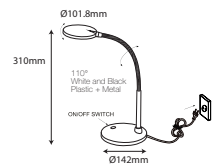

Table Lamps

5.5W VT-1046

SKU: 8514 - 3000K Warm White
3800157627245

Voltage/Frequency:	AC:220-240V,50/60Hz
Luminous Flux:	420lm
CRI:	>80
PF:	>0.5

Beam Angle:	110°
Color:	White
Body Type:	Plastic+Metal
Dimension:	142x101.8x310mm
Box Qty:	12 Pcs