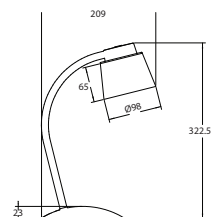

Desk Lamp-Touch Dimming

5W VT-1015-B

SKU: 7052 - 4000K Day white
3800157610667

Voltage/Frequency:	AC:100-240V,50/60Hz
Luminous Flux:	360lm
CRI:	>80
PF:	>0.45

Touch Control

Beam Angle:	90°
Color:	Black
Body Type:	ABS+Metal
Dimension:	210x136x32mm
Box Qty:	6 Pcs