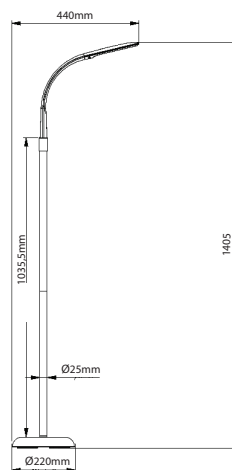

NEW

Table Lamps+Speaker

2*3W VT-7456

Voltage/Frequency:	DC:5V
Working Time:	2-3 Hours
Battery Type:	Lithium 1800mAh
Charging Time:	3 Hours
Dimension:	Ø92x218mm
Box Qty:	12 Pcs

- LED wireless speaker with Bluetooth technology
- Output of 2x3W
- Dancing RGB colorful lights
- Soft rubber finish with touch buttons
- USB & TF card slot
- Bluit in 3.5mm Aux input
- Rechargeable Lithium battery
- Battery capacity 1800 mAh

Floor Lamp

7W VT-7700

SKU White: 8507 - 4000K Day White 3800157620406
SKU Black: 8508 - 4000K Day White 3800157620413

Built In **LED**

Voltage/Frequency:	AC:100-240V,50/60Hz
Luminous Flux:	420lm
CRI:	>80
PF:	>0.5
Beam Angle:	120°
Color:	
Body Type:	ABS+Metal
Dimension:	Ø220x440x1405mm
Box Qty:	3 Pcs