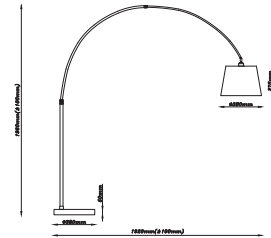

Floor Lamp-E27

VT-7451

SKU: 8564 Black 3800157644167
SKU: 8565 Ivory 3800157644174

Max. Watts:	
Body Type:	
Holder:	E27
Dimension:	1920x1960mm
Box Qty:	

Floor Lamp-E27

VT-7500

SKU Black: 7055 3800157610698
SKU Silver: 7056 3800157610704

Max. Watts:	60W
Body Type:	ABS+Metal
Holder:	E27
Dimension:	250x250x1800mm
Box Qty:	4 Pcs