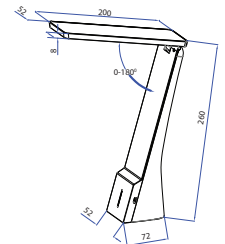

Table Lamps-White+Gold

4w VT-1014-G

SKU: 7099 - 3 IN 1 3800157616997

Voltage/Frequency:	AC:100-240V,50/60Hz
Luminous Flux:	120lm
CRI:	>80
PF:	>0.45

Beam Angle:	120°
Color:	White+Gold
Body Type:	ABS+PC+Aluminium
Dimension:	200x50x263mm
Box Qty:	25 Pcs