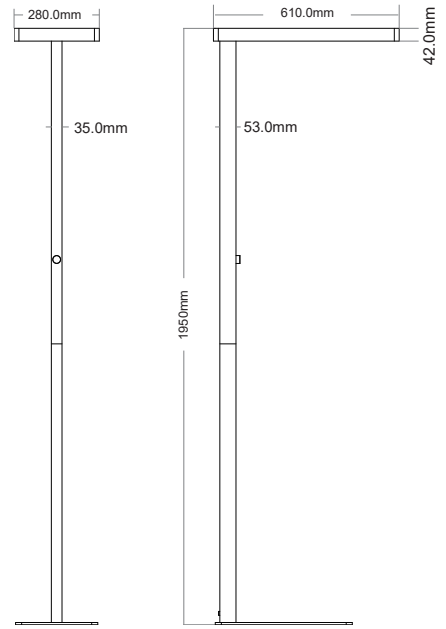

Floor Lamp-Knob Dimming-Round
80w

Silver **VT-8500D-S**
SKU: 8523 4000K Day White 3800157638128

White **VT-8500D-W**
SKU: 8524 4000K Day White 3800157638135

Voltage/Frequency:	AC:100-240V,50/60Hz
Luminous Flux:	UP:5200/Down:3600
CRI:	>80
PF:	>0.9
Beam Angle:	110°/90°
Color:	Silver
Body Type:	Aluminium Alloy+PC
Dimension:	280x35x1950mm
Box Qty:	1 Pc

UP-DOWN
LIGHTS