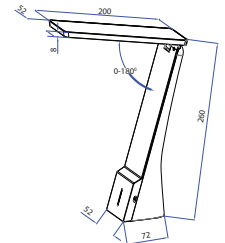

Table Lamps-Black

4w VT-1014-B

SKU: 8500 - 3 IN 1 3800157617215

Voltage/Frequency:	AC:100-240V,50/60Hz
Luminous Flux:	120lm
CRI:	>80
PF:	>0.45

Beam Angle:	120°
Color:	Black
Body Type:	ABS+PC+Aluminium
Dimension:	200x50x263mm
Box Qty:	25 Pcs