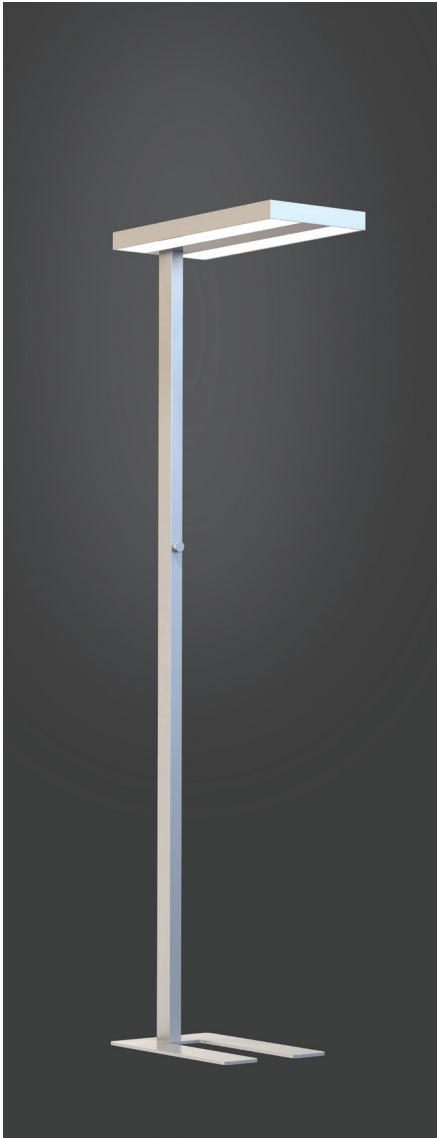

Floor Lamp-Knob Dimming-Round  
80w

Silver **VT-8500D-S**  
SKU: 8523 4000K Day White 3800157638128

White **VT-8500D-W**  
SKU: 8524 4000K Day White 3800157638135

Voltage/Frequency:	AC:100-240V,50/60Hz
Luminous Flux:	UP:5200/Down:3600
CRI:	>80
PF:	>0.9
Beam Angle:	110°/90°
Color:	Silver
Body Type:	Aluminium Alloy+PC
Dimension:	280x35x1950mm
Box Qty:	1 Pc

## Floor Lamp-Knob Dimming-Square

80w

Silver VT-8600D-S

SKU: 8525 4000K Day White 3800157638142

White VT-8600D-W

SKU: 8526 4000K Day White 3800157638159

Voltage/Frequency: AC:100-240V,50/60Hz

Luminous Flux: UP:5200/Down:3600

Table Lamps-Slim

6.5w VT-1037 **SKU: 8520 3IN 1**  
3800157637718

Voltage/Frequency:	DC:12V,1A
Luminous Flux:	110lm
CRI:	>80
PF:	>0.5
Beam Angle:	120°

Color:	White
Body Type:	PC-Rubber Finish
Dimension:	562x65x21mm
Box Qty:	10 Pcs

- Flexible LED Table Lamp bends 0-180 degrees on both sides.
- Touch power switch and dimmer
- Color temperature Switch

Table Lamps-Wireless

16w VT-1027 **SKU: 8519 - 3 IN 1**  
3800157637527

Voltage/Frequency:	AC:100-240V,50/60Hz
Luminous Flux:	1000lux
CRI:	>80
PF:	>0.5
Beam Angle:	120°