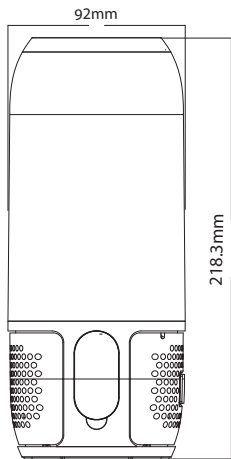

NEW

Table Lamps+Speaker

2*3W VT-7456

Voltage/Frequency:	DC:5V
Working Time:	2-3 Hours
Battery Type:	Lithium 1800mAh
Charging Time:	3 Hours
Dimension:	Ø92x218mm
Box Qty:	12 Pcs

- LED wireless speaker with Bluetooth technology
- Output of 2x3W
- Dancing RGB colorful lights
- Soft rubber finish with touch buttons
- USB & TF card slot
- Bluit in 3.5mm Aux input
- Rechargeable Lithium battery
- Battery capacity 1800 mAh

SKU: 8570 | Red Body
3800157645140