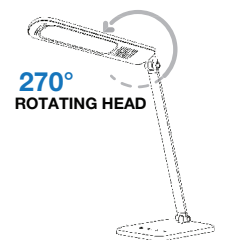

Beam Angle: 120°

Color: White

Body Type: ABS+Aluminium

Dimension: 240x396x180mm

Box Qty: 9 Pcs

270°  
ROTATING HEAD