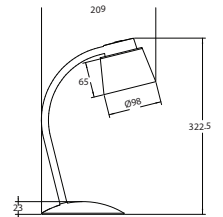

Desk Lamp-White

5W VT-1015-W

SKU: 7051 - 4000K Day white
3800157610650

Voltage/Frequency:	AC:100-240V,50/60Hz
Luminous Flux:	360lm
CRI:	>80
PF:	>0.45

Touch Control

Beam Angle:	90°
Color:	White
Body Type:	ABS+Metal
Dimension:	210x136x32mm
Box Qty:	6 Pcs