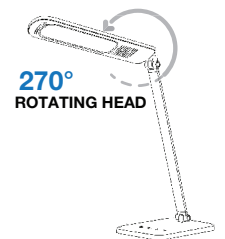

270°
ROTATING HEAD